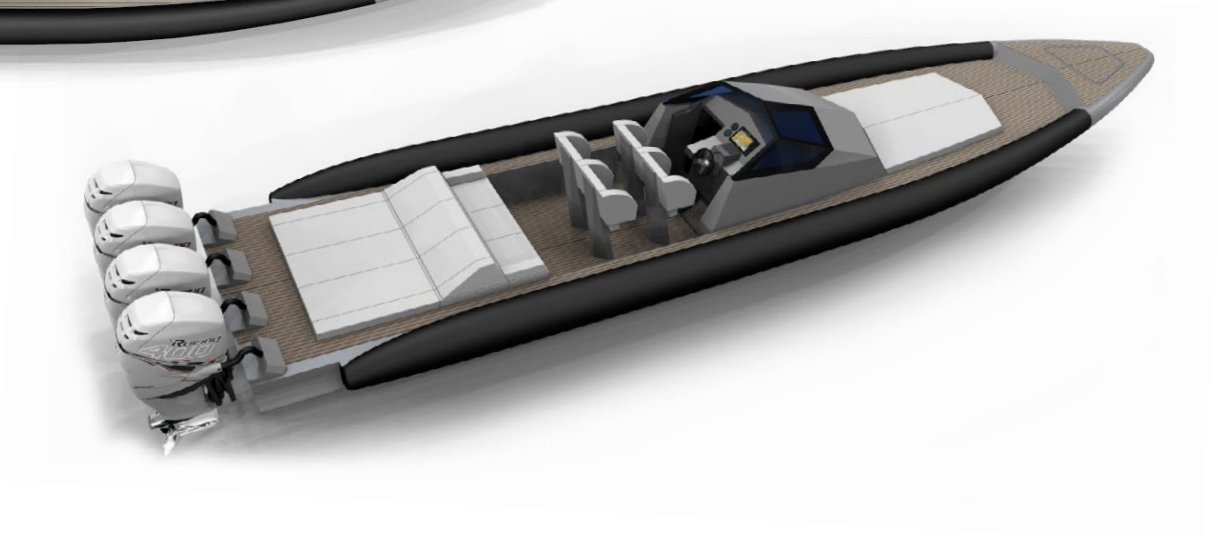

L SHAPE SEATING

Enigma (as per photography) demonstrates the deep cushion comfort L shape seating layout, with underseat storage, height adjustable tables to become double or single large sunbathing area. Rear seat backs can be removed to expand the sunbathing /swim deck area. This layout area can, with design discussions, be reconfigured to suit diving, family, wetbar, and various additional boating layout needs.

EXTENSIVE SWIM DECK

When looking for that perfect area to inflate water toys, dive, relax whilst drying from a swim there's nothing better than a large swim platform, with decks shower, telescopic ladder, removable padded sun lounge cushions and ample movement to dry off away from seating areas. Enigma encapsulates engine cables away from any trip hazard, and has angled rear deck outward for safety away from engines. Little thoughts like that count! Consider adding an ATMOS In-built air station for inflatables (see **BESPOKE ADDITIONS**).

Discount on further Enigma Powerboat purchases

THE ENIGMA RANGE

*Opulence, safety and
unrivalled comfort
on the water*

www.enigmapowerboats.com

ENIGMA 38 OPEN LEISURE

Taking ribs to a whole new dimension in style, safety and luxurious comfort, the Enigma leisure range offers superb features, and a completely bespoke build service that can elevate your boating wish list to uniquely accommodate all that ensures you the most excellent days out on the water.

See Bespoke Additions for added enhancement options.

ENIGMA 40-45 FT

Further enhance your desired deck layout options and design by choosing a larger platform. Superb for overnight cabin layouts, for longer trips away. Option to increase engines and horsepower.