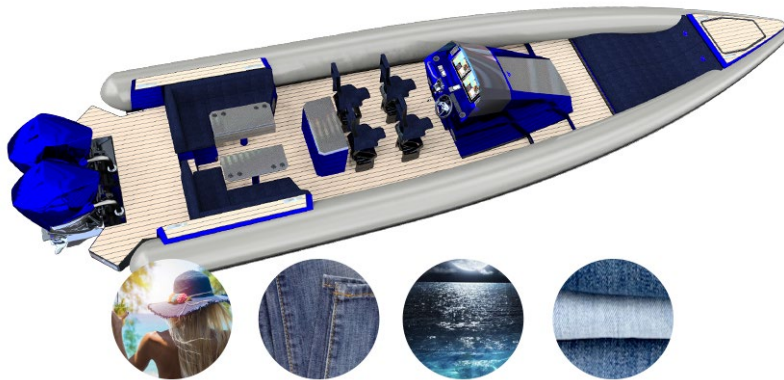

COLOUR INSPIRATION

To complete your Enigma creation we want to understand what colour theme and style best suits your desired overall look, in order to provide multiple colours in unique fabric, gel, wrap variations in Matt, chrome and gloss that capture exactly your desired show stopping Enigma. **Please visit our website for further inspiration.**